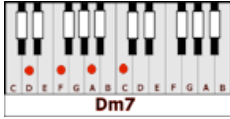

BLACK MAGIC WOMAN - Santana (Dm7)

GUITAR / KEYBOARD CHORDS:

Dm7= xxo211 Gm= 355333 Am7= xo2o1o Dm= xxo231

INTRO: Guitar lead intro over keyboard and bass Dm7 - Gm

I got a black magic woman, I got a black magic woman
I got a black magic woman got me so blind I can't see
That she's a black magic woman, she's tryin' to make a devil out of me

Don't turn your back on me baby, don't turn your back on me baby
Yes, don't turn your back on me, baby, stop messin' 'round with your tricks
Don't turn your back on me, baby, you just might pick up my magic sticks

GUITAR SOLO: Dm7 Am7 Dm7 Gm7 Dm7 Am7 Dm7
Dm7 Am7 Dm7 Gm7 Dm7 Am7 Dm7

You got your spell on me baby, you got your spell on me baby
Yes, you got your spell on me, baby, turnin my heart into stone
I need you so bad, magic woman, I can't leave you alone