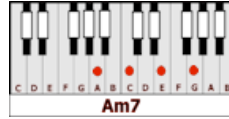

BLACK MAGIC WOMAN - Santana (Dm7)

GUITAR / KEYBOARD CHORDS:

Dm7= xxo211 Gm= 355333 Am7= xo2o1o Dm= xxo231

INTRO: Guitar lead intro over keyboard and bass Dm7 - Gm

I got a black magic woman, I got a black magic woman
I got a black magic woman got me so blind I can't see
That she's a black magic woman, she's tryin' to make a devil out of me

GUITAR SOLO: Dm7 Am7 Dm7 Gm7 Dm7 Am7 Dm7
Dm7 Am7 Dm7 Gm7 Dm7 Am7 Dm7

You got your spell on me baby, you got your spell on me baby
Yes, you got your spell on me, baby, turnin my heart into stone
I need you so bad, magic woman, I can't leave you alone