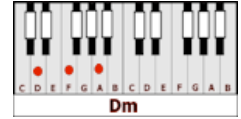

BLACK MAGIC WOMAN - Santana (Dm7)

GUITAR / KEYBOARD CHORDS:

Dm7= xxo211 Gm= 355333 Am7= xo2o1o Dm= xxo231

INTRO: Guitar lead intro over keyboard and bass Dm7 - Gm

I got a black magic woman, I got a black magic woman
I got a black magic woman got me so blind I can't see
That she's a black magic woman, she's tryin' to make a devil out of me

GUITAR SOLO: Dm7 Am7 Dm7 Gm7 Dm7 Am7 Dm7
Dm7 Am7 Dm7 Gm7 Dm7 Am7 Dm7

You got your spell on me baby, you got your spell on me baby
Yes, you got your spell on me, baby, turnin my heart into stone
I need you so bad, magic woman, I can't leave you alone