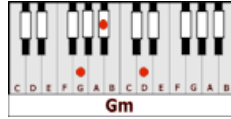

BLACK MAGIC WOMAN - Santana (Dm7)

GUITAR / KEYBOARD CHORDS:

Dm7= xxo211 Gm= 355333 Am7= xo2o1o Dm= xxo231

INTRO: Guitar lead intro over keyboard and bass Dm7 - Gm

I got a black magic woman, I got a black magic woman
I got a black magic woman got me so blind I can't see
That she's a black magic woman, she's tryin' to make a devil out of me

Don't turn your back on me baby, don't turn your back on me baby
Yes, don't turn your back on me, baby, stop messin' 'round with your tricks
Don't turn your back on me, baby, you just might pick up my magic sticks

GUITAR SOLO: Dm7 Am7 Dm7 Gm7 Dm7 Am7 Dm7
Dm7 Am7 Dm7 Gm7 Dm7 Am7 Dm7

You got your spell on me baby, you got your spell on me baby
Yes, you got your spell on me, baby, turnin my heart into stone
I need you so bad, magic woman, I can't leave you alone